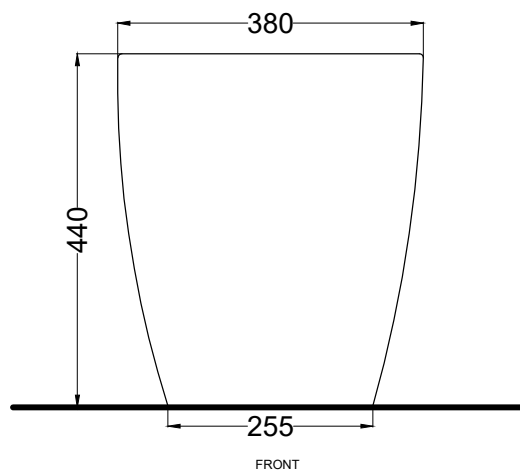

* = water outlet
** = water inlet (hot/cold)
* = fixings

ATTENZIONE/ATTENTION:

Superfici, pesi e misure riportate possono presentare leggere differenze rispetto ai pezzi reali, in considerazione e accordo delle caratteristiche di tolleranza intrinseche del materiale ceramico e del suo processo produttivo. L'azienda si riserva di cambiare schede tecniche e caratteristiche di funzionamento degli articoli in ogni momento e senza necessità di preavviso.

ATTENZIONE/ATTENTION: